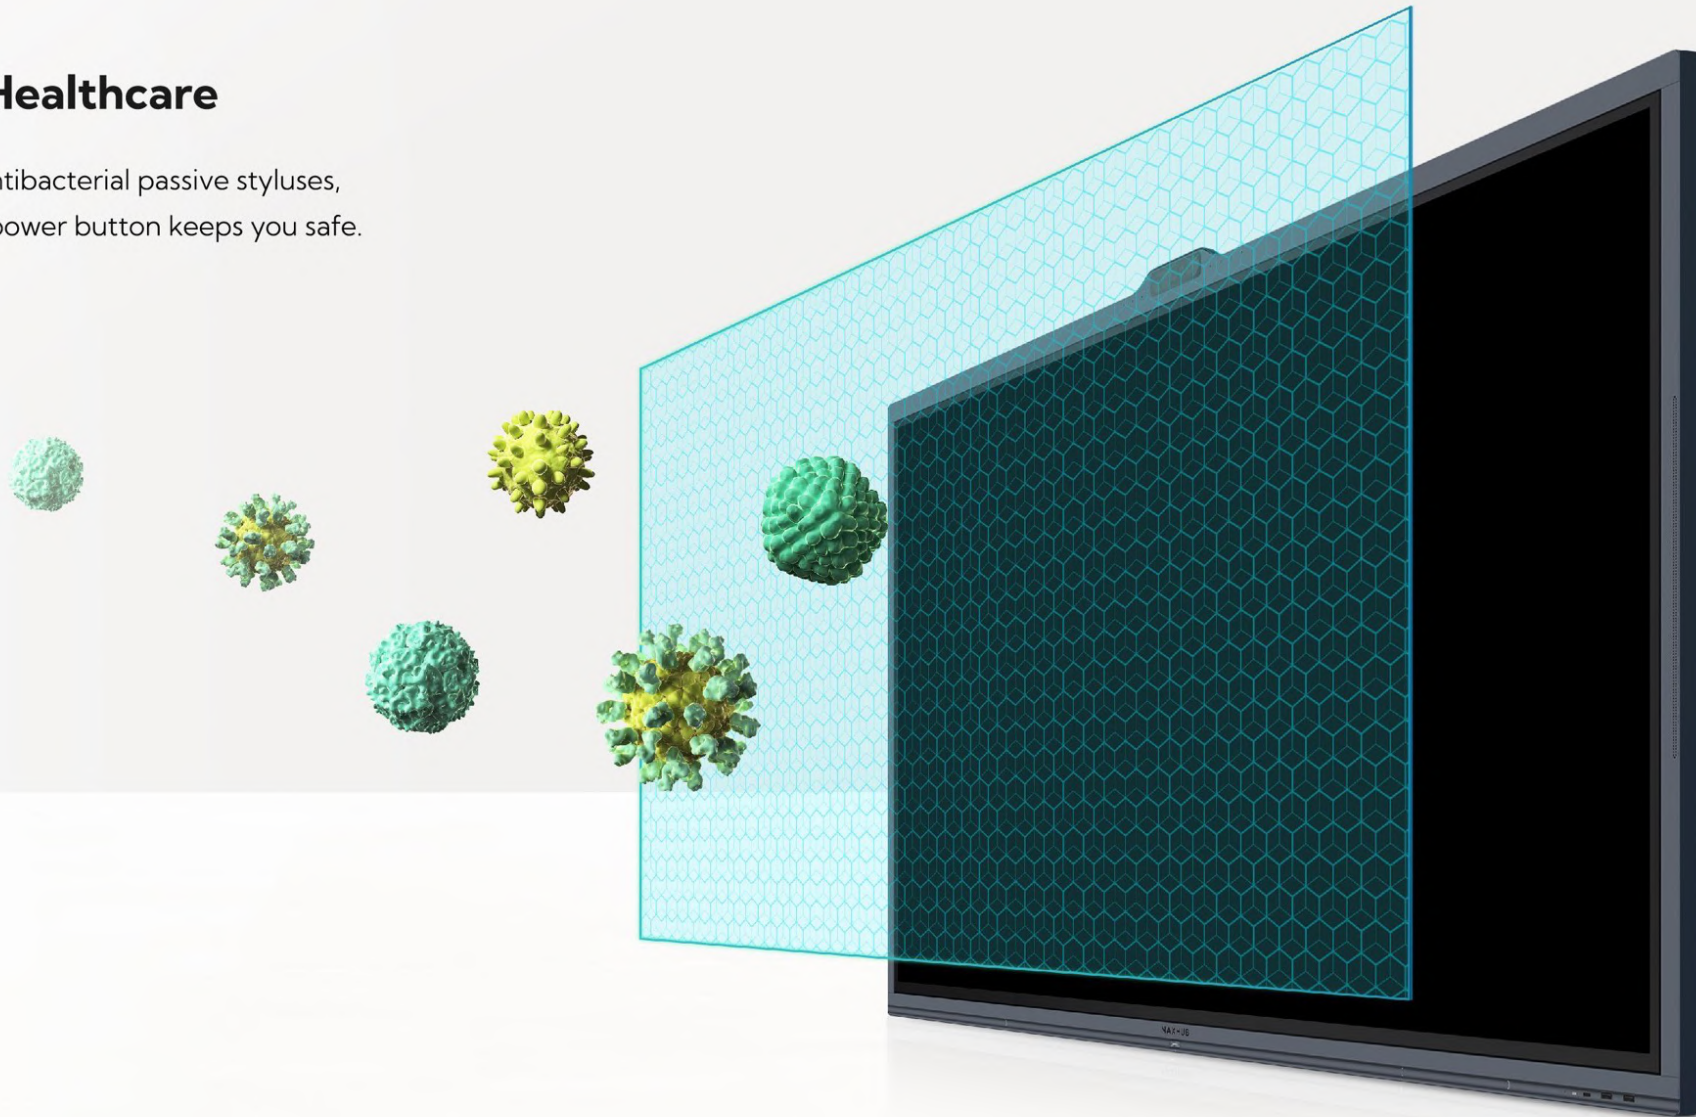

Prioritizing Healthcare

Antibacterial glass, antibacterial passive styluses, and an antibacterial power button keeps you safe.