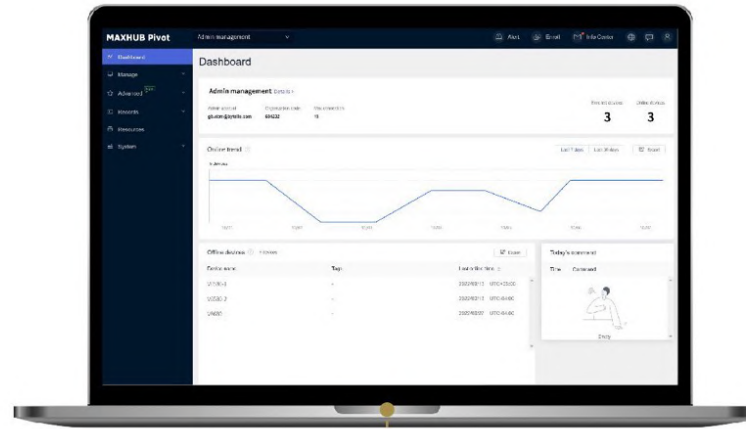

Sustainability in Design

ENERGY STAR-certified, the MAXHUB V6 ViewPro Series helps you protect the environment and save costs.

Instant Device Access and Management

IT teams can easily access and manage your MAXHUB devices instantly through the cloud.

Remotely update device firmware, turn the screen on/off, install apps, deliver a message to all panels, and more using the pre-installed MAXHUB device-management app.

Easy Feature Access With MAXHUB OS 6.0

MAXHUB OS 6.0 provides easy access to whiteboarding, video conferencing apps, and wireless projection. Users can personalize the customizable homepage for a tailored user experience, and join a scheduled meeting with just one click thanks to the integrated calendar design.