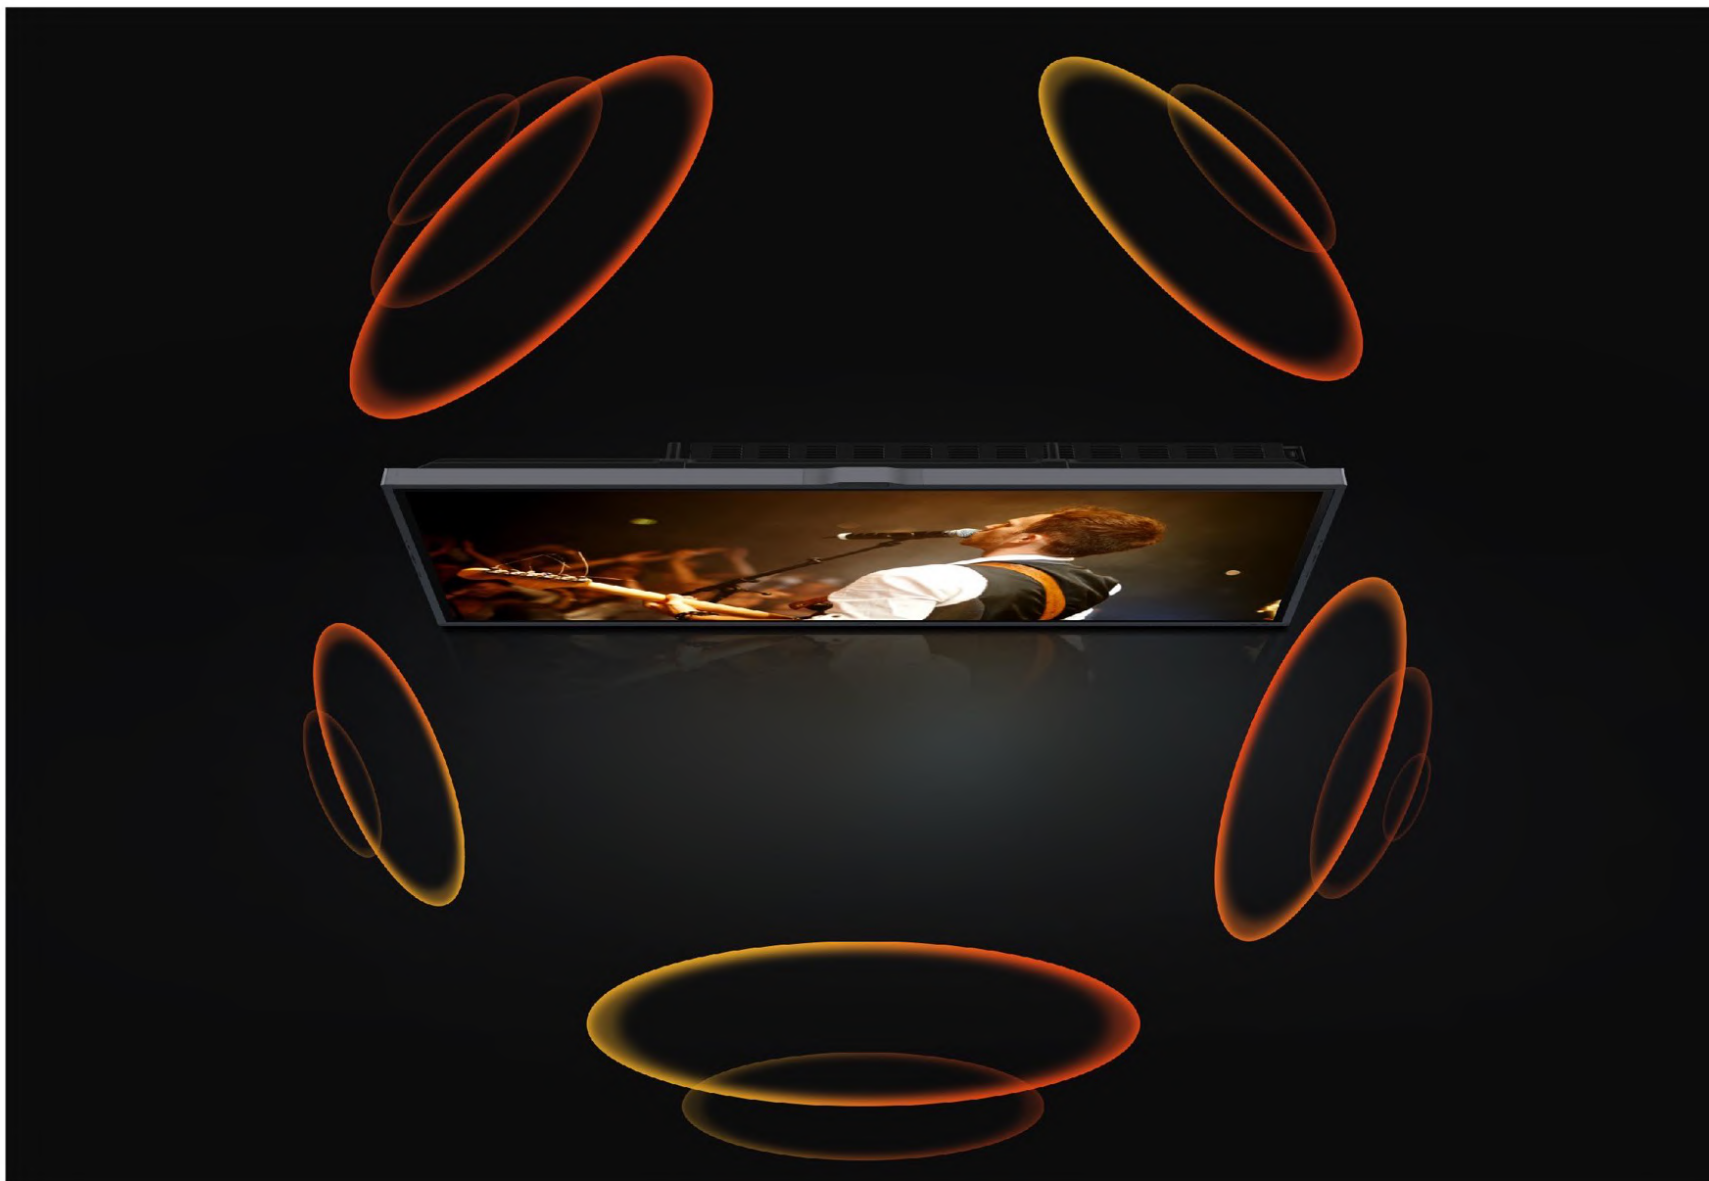

Without
noise cancellation

With
noise cancellation

Immersive Surround Sound

40W speakers
5 sound units
Side speaker

Unlike the traditional speaker-mesh structure, the MAXHUB V6 ViewPro Series sports a minimalist sound output slot, taking into account both aesthetics and sound effects.