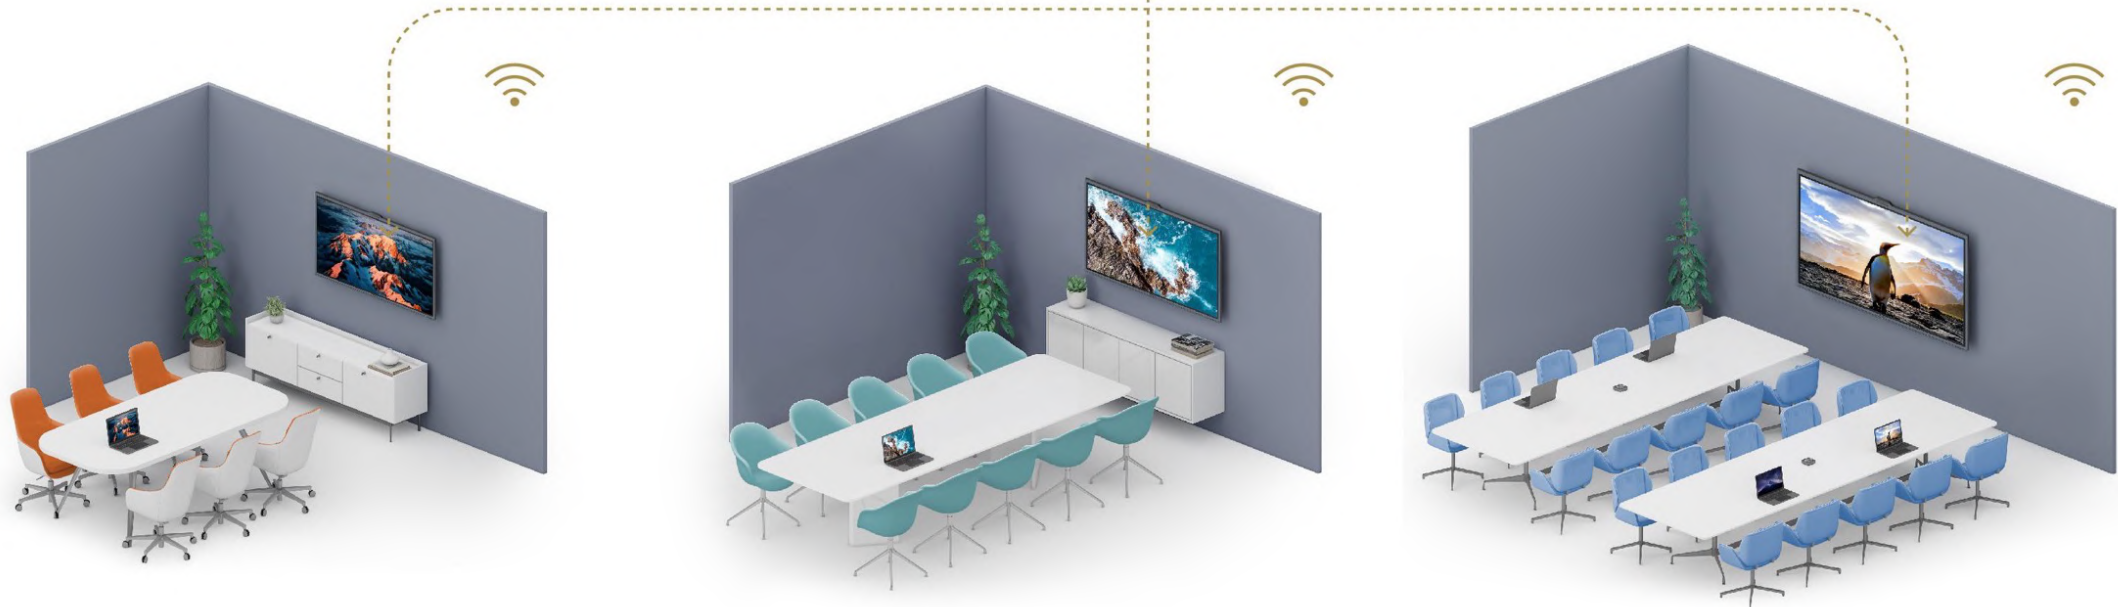

Instant Device Access and Management

IT teams can easily access and manage your MAXHUB devices instantly through the cloud.

Remotely update device firmware, turn the screen on/off, install apps, deliver a message to all panels, and more using the pre-installed MAXHUB device-management app.